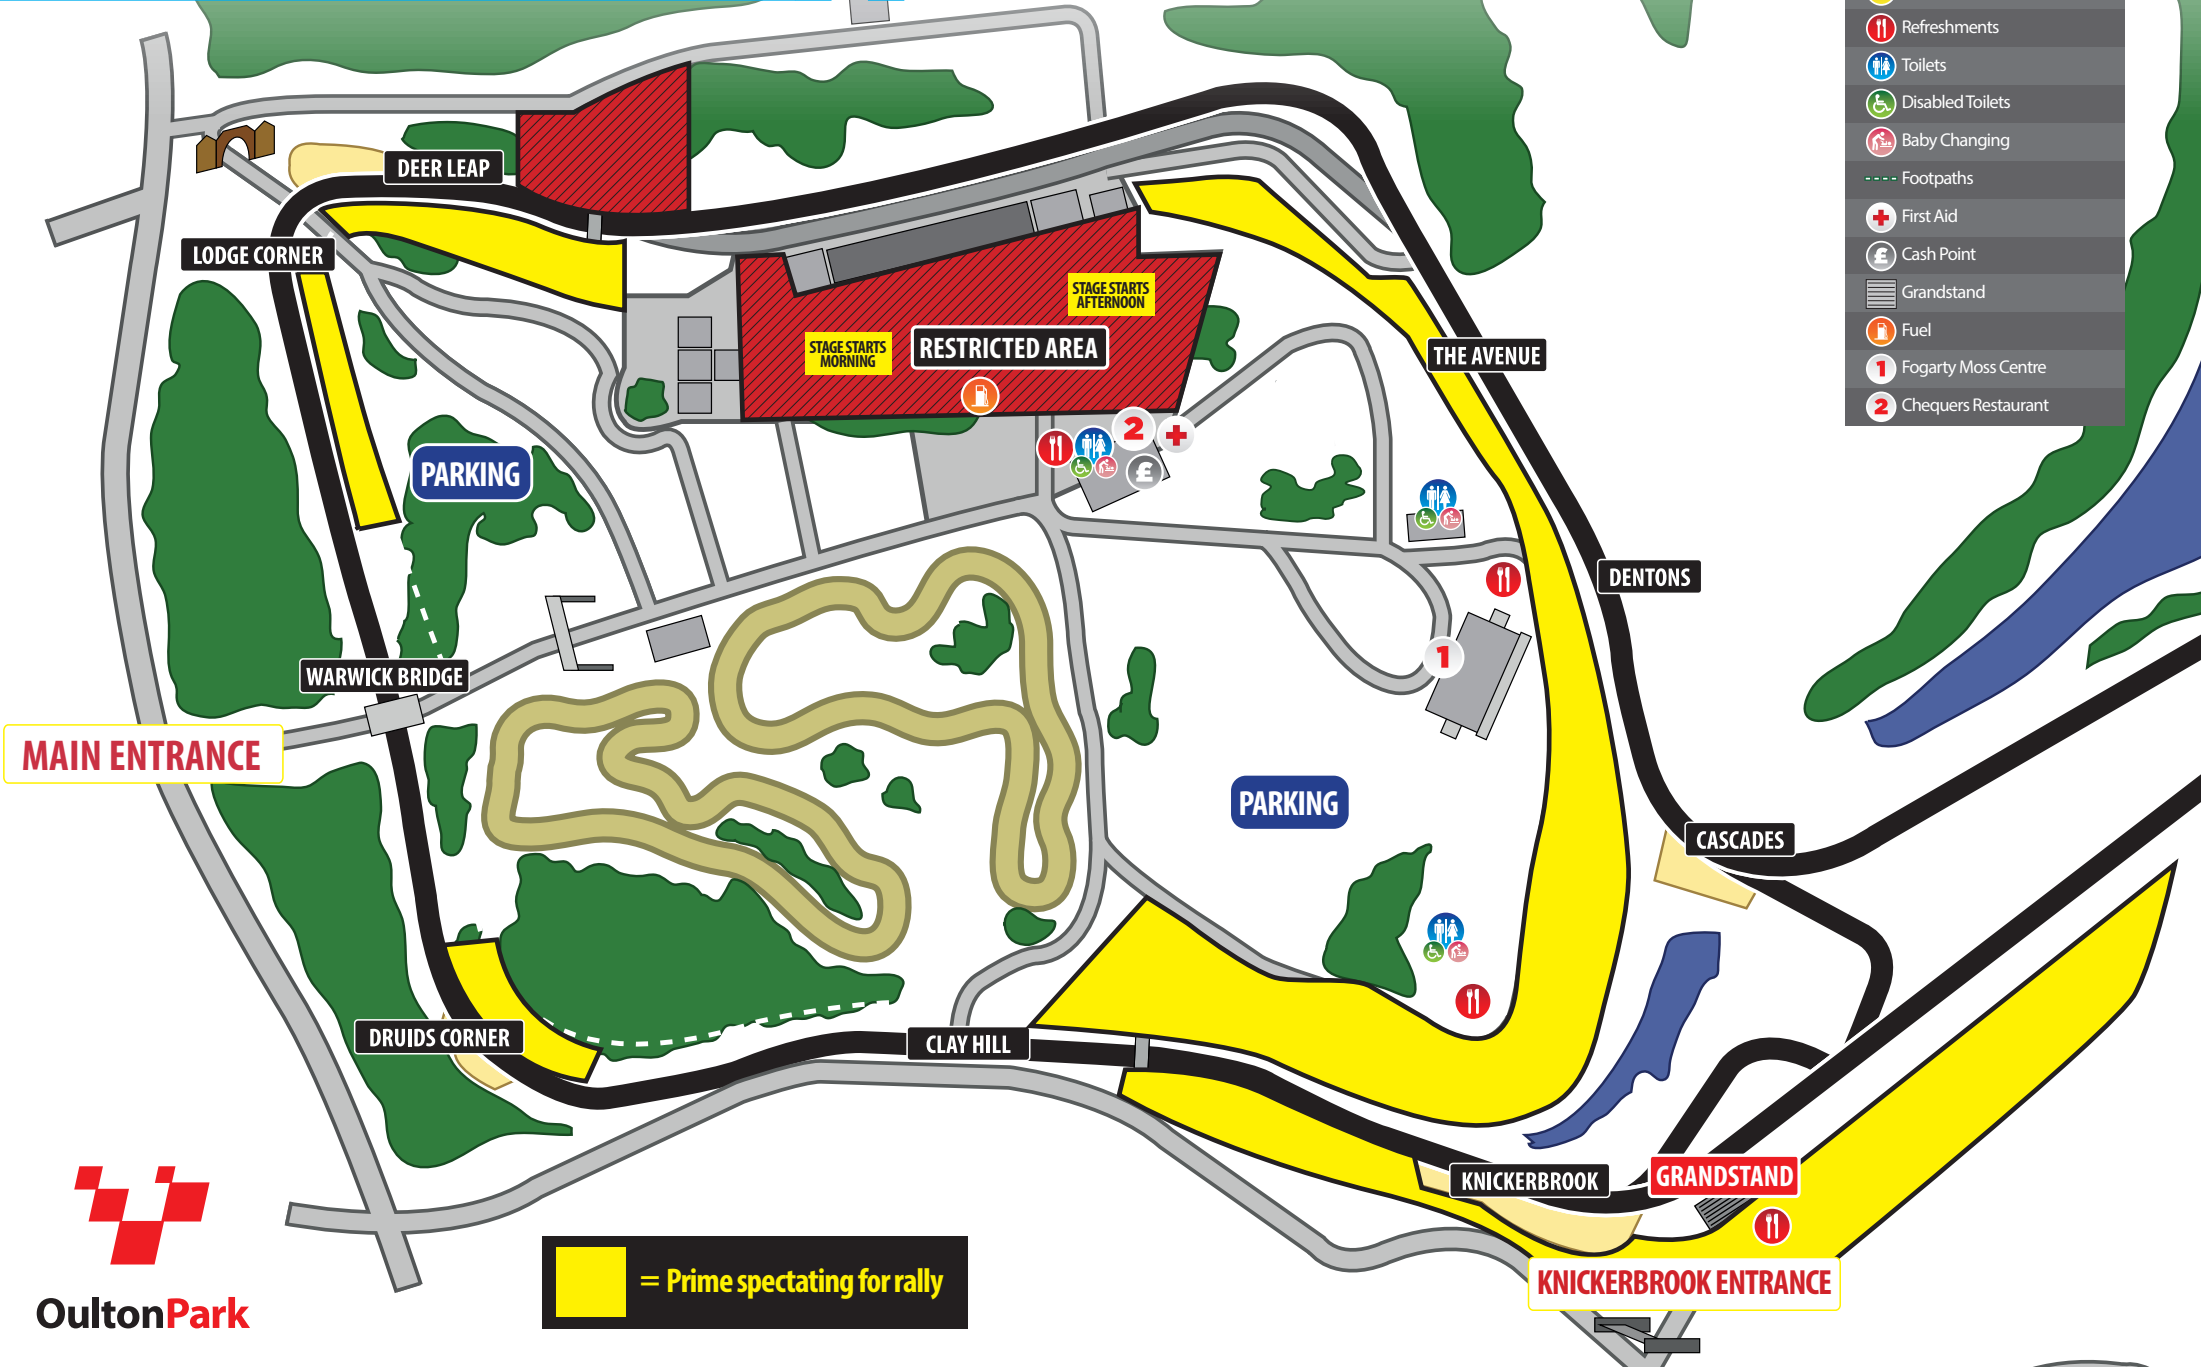

# VENUE MAP

## OULTON PARK MONDAY 31 MAY 2021

MAP KEY	
	Parking
	Disabled Parking
	Refreshments
	Toilets
	Disabled Toilets
	Baby Changing
	Footpaths
	First Aid
	Cash Point
	Grandstand
	Fuel
	Fogarty Moss Centre
	Chequers Restaurant

= Prime spectating for rally